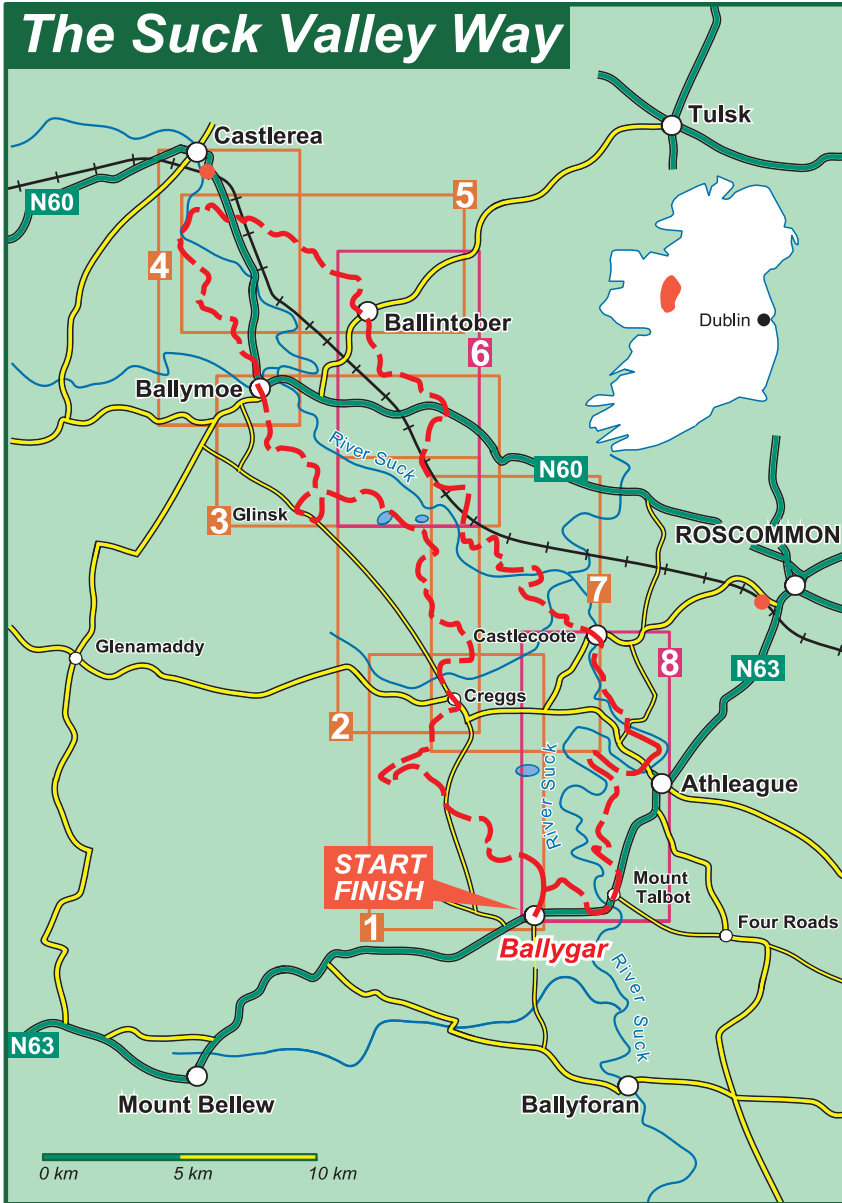

The Suck Valley Way

The National Trails Office encourages trail users to apply the Leave No Trace principles:

1. Plan ahead and prepare
2. Be considerate of others
3. Respect farm animals and wildlife
4. Travel and camp on durable ground
5. Leave what you find
6. Dispose of waste properly
7. Minimise the affects of fire